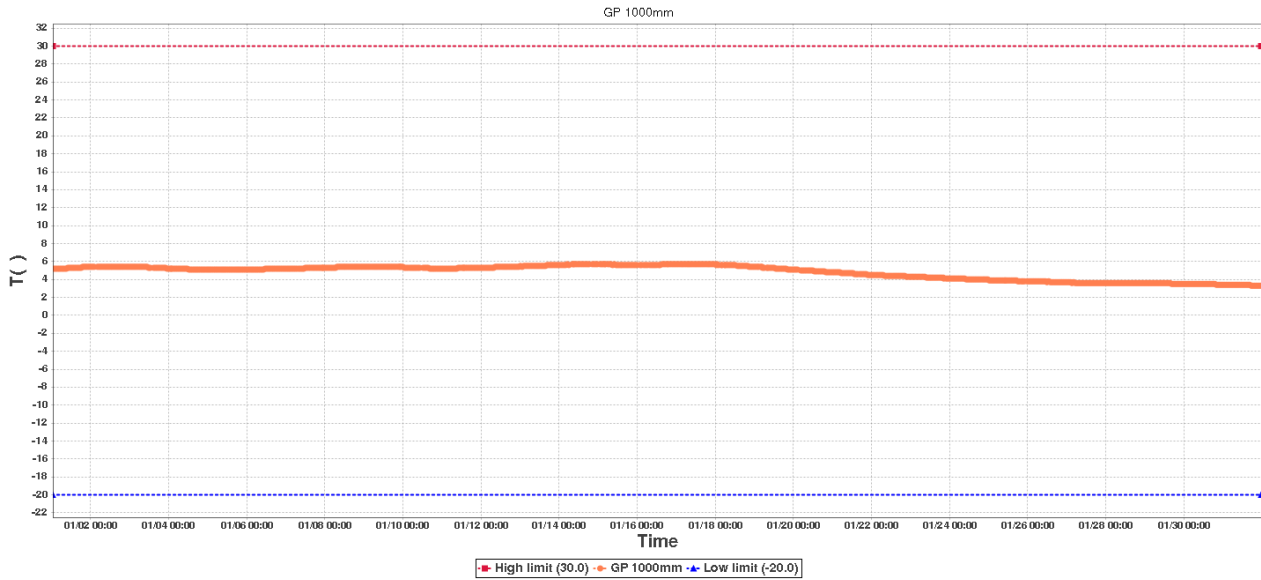

File Generated: 2019/02/03 01:43:44

RCW-600WiFi Data Log

Device Information

Device ID:	02849871144083001802	Device SUB-ID:	0
Device Name:	Ground Prob-2	Device Model:	RCW-600WiFi

Description:

Hours to monitor: 743.0

GP 1000mmSummary

High limit:	30.0	Start Time:	2019/01/01 00:48:59(GMT+01:00)
Low limit:	-20.0	End Time:	2019/01/31 23:35:36(GMT+01:00)
Max:	5.7	Data Points:	725
Min:	3.3		
Average:	4.83		

AirSummary

High limit:	30.0	Start Time:	2019/01/01 00:48:59(GMT+01:00)
Low limit:	-20.0	End Time:	2019/01/31 23:35:36(GMT+01:00)
Max:	11.3	Data Points:	725
Min:	-6.4		
Average:	2.53		