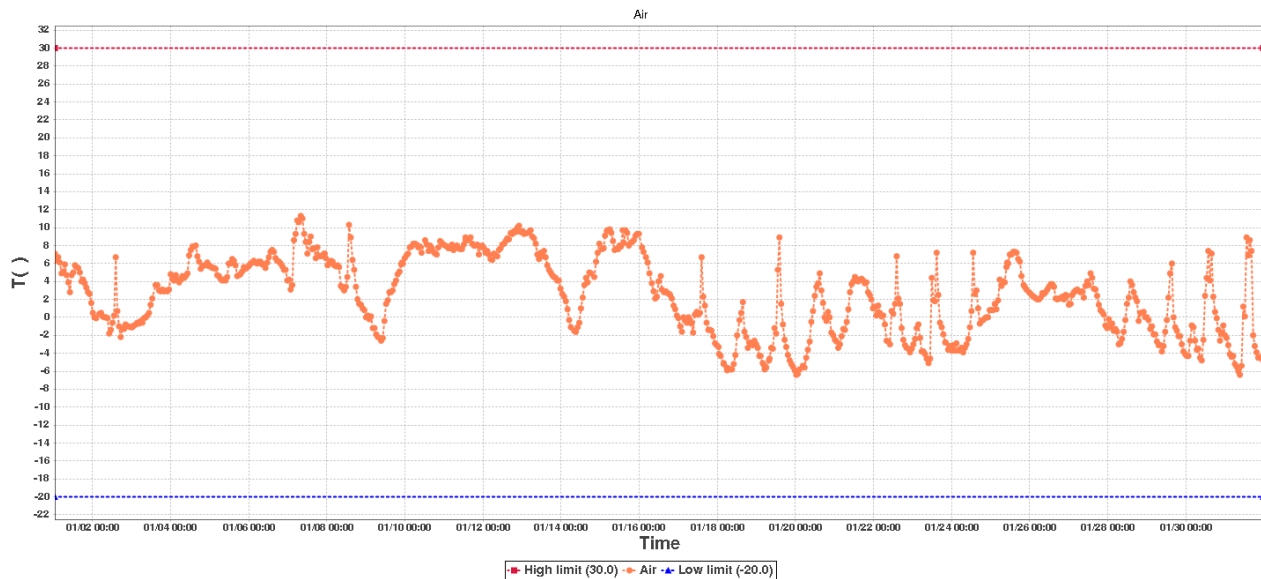

File Generated: 2019/02/03 01:43:44

RCW-600WiFi Data Log

Device Information

Device ID:	02849871144083001802	Device SUB-ID:	0
Device Name:	Ground Prob-2	Device Model:	RCW-600WiFi

Description:

Hours to monitor: 743.0

GP 1000mmSummary

High limit:	30.0	Start Time:	2019/01/01 00:48:59(GMT+01:00)
Low limit:	-20.0	End Time:	2019/01/31 23:35:36(GMT+01:00)
Max:	5.7	Data Points:	725
Min:	3.3		
Average:	4.83		

AirSummary

High limit:	30.0	Start Time:	2019/01/01 00:48:59(GMT+01:00)
Low limit:	-20.0	End Time:	2019/01/31 23:35:36(GMT+01:00)
Max:	11.3	Data Points:	725
Min:	-6.4		
Average:	2.53		